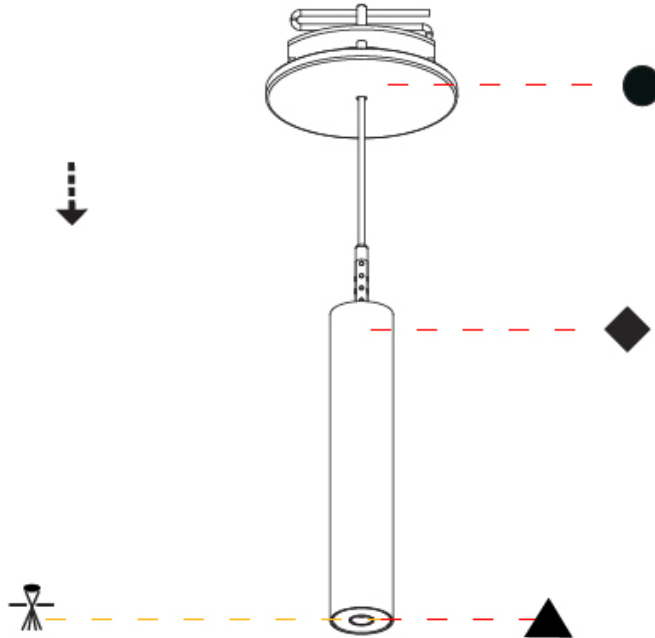

Shape: Cylinder
 Diameter (mm): 28
 Diameter (in): 1 1/8
 Height (mm): 150
 Height (in): 5 7/8
 Max. Overall Height (mm): 2150
 Max. Overall Height (in): 84 3/8
 Min. Recessing Depth (mm): 75
 Min. Recessing Depth (in): 2 15/16
 Light Distribution: Downlight
 Weight (kg): 0.274
 Weight (lbs): 0.60
 Fixture Finish: SSR / BKV / CWI / CRY / HAB / UFT / ITA / RUA / FTG / MYG / LOD / PUS / FRO / FUP / KIA / POP / BLS / SPG / MEY / GOH / GUM / CHC / COM / ABZ / JAG / OBR / MOS / ROR
 Fixture Material: Aluminum
 Cable Details: 2000mm or 4000mm Black Cable
 Cut-out Measurements: 68mm / 2 11/16"

OPTICAL

Optic°: 24 / 32 / 34 / 55 / 58

RATINGS AND CERTIFICATIONS

Certified By: Certified for North American Standards
 IP rating: IP20

HANGOVER PLUG MONOPOINT RECESSED CANOPY SUSPENSION

A30839-

PROJECT	_____
TYPE	_____
SPECIFIER	_____
QUANTITY	_____
DATE	_____

HANGOVER PLUG MONOPOINT RECESSED CANOPY SUSPENSION

A30840-

base number Color Finishes Finishes Finishes Lens Cable
 Temperature (Diamond) (Triangle) (Circle) Options Options

- To build a product code in our configurator select the specify button on the base model # product page
- To build a manual product code on this datasheet choose from the options listed below in blue font and add the suffix to the base model #

Shape: Cylinder
 Diameter (mm): 28
 Diameter (in): 1 1/8
 Height (mm): 300
 Height (in): 11 13/16
 Max. Overall Height (mm): 2300
 Max. Overall Height (in): 90 3/16
 Min. Recessing Depth (mm): 75
 Min. Recessing Depth (in): 2 15/16
 Light Distribution: Downlight
 Weight (kg): 0.389
 Weight (lbs): 0.856
 Fixture Finish: SSR / BKV / CWI / CRY / HAB / UFT / ITA / RUA / FTG / MYG / LOD / PUS / FRO / FUP / KIA / POP / BLS / SPG / MEY / GOH / GUM / CHC / COM / ABZ / JAG / OBR / MOS / ROR
 Fixture Material: Aluminum
 Cable Details: 2000mm or 4000mm Black Cable
 Cut-out Measurements: 68mm / 2 11/16"