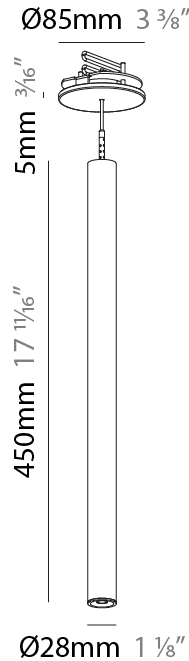

ELECTRICAL

Lamp Type: LED (Zhaga Standard)
Input Wattage (W): 6.4
Total Output Wattage (W): 6
Dimming: Tri-Mode (Non-Dimming and Phase Dimming (120Vac only) and 0-10V Dimming)
Driver Included: Yes
Driver Location: External
Driver Type: Constant Current - Universal
Driver Class: Class 2
Housing: ENCP3 w/Quick Connect
Input Voltage (V): 120 - 277
Constant Current (MA): 500

LED

Number of LEDs: 1
Color Temperature (°K): 2700 / 3000 / 3500 / 4000
Max. Delivered Lumen (lm): Max 381 / 404 / 426 / 438
Nominal Lumen (lm): 460 / 487 / 514 / 528
CRI: >90 CRI
Lamp Life (hrs): 50000

OPTICAL

Reflector°: 20 / 26 / 56

RATINGS AND CERTIFICATIONS

Certified By: CSA Certified to UL and CSA Standards

IP20 © 2024, T 1800-388-3382, F 416-247-9319, www.zaneen.com

Available for International specifications by adding 'INT' at the end of the existing Model #. For assistance on 'custom' specifications, contact zteam@zaneen.com. In a constant effort to supply the best product, we reserve the right to change specifications or materials without notice. The most recent specification sheets are found at zaneen.com